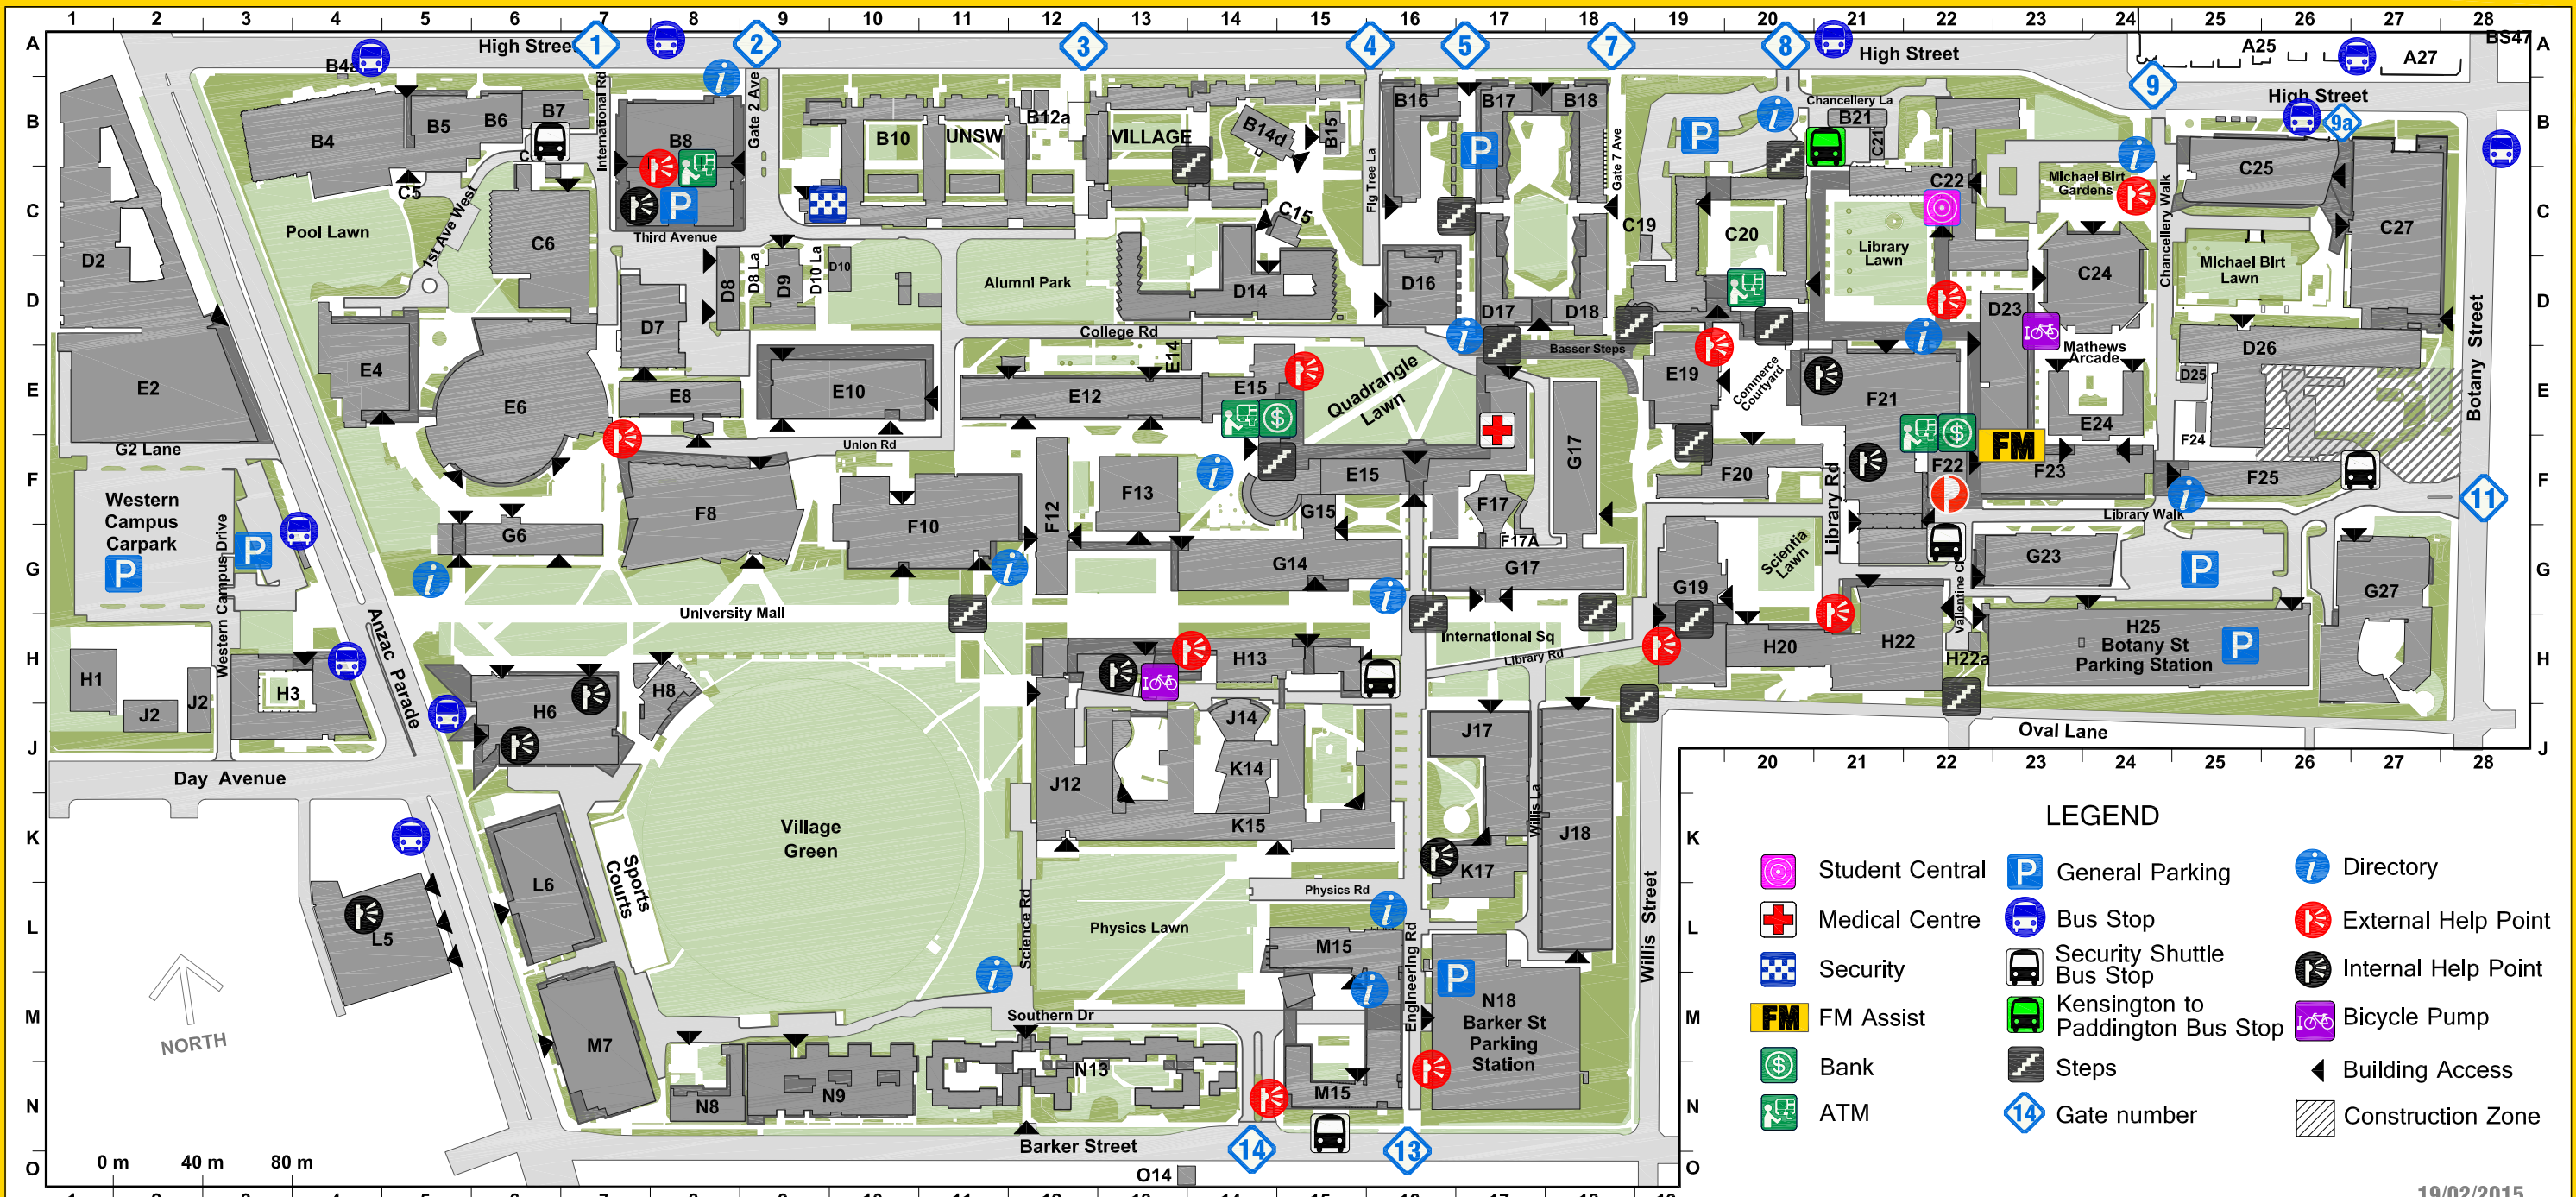

Kensington Campus

19/02/2015

Buildings	Mathews	F23	University Regiment	H1	Faculty Offices	New South Global Theatre	G14	Equity and Disability Unit	F20	Religious Centre	E4
223 Anzac Parade	L5	E24a	UNSW Business School	E12	Arts and Social Sciences	C20	Old Main Theatres (112)	Facilities Management	F23	Research Services	M15
AGSM	G27	J17			Built Environment	H13	Parade Theatres	FM Assist ID Cards & Parking	F23	Security	B10
Biological Sciences	D26	D7	Student Accommodation		Engineering	K17	Physics Theatre	Foundation Studies Permits	L5	Sports Association	H8
Blockhouse	G6	C20	Barker Apartments	N13	Law	F8	Red Centre Theatre	Freehills Law Library	F8	Squash Courts	B7
Building D10	D10	J12	Colombo House	D17	Medicine	C27	Rex Vowels Theatre	Future Students Office	F20	Swimming Pool	B4
Chancellery	C22	D2	Creston College	B16	Science	F12	Ritchie Theatre	Graduate Research School	M15	The Learning Centre	C22
Chemical Sciences	F10	K15	Fig Tree Hall	A25	UNSW Business School	E15	Rupert Myers Theatre	Human Resources	C22	University Health Services	E15
Civil Engineering	H20	E24	Goldstein College	B18	Theatres		Webster Theatres	Institute of Languages	L5	UNSW Bookshop	E15
Colombo House	B16	E15	Goldstein Dining Hall	B17	AGSM Theatres	G27	Science Theatre	IT Service Desk	F21	UNSW International Student Centre	H13
Computer Science	K17	H13	Goldstein College	D16	Allens Arthur Robinson	F8		Kingsford Legal Centre	F8	UNSW Residential Communities	B17
Dalton	F12	G14	International House	C6	Central Lecture Block	F10		Learning & Teaching Unit @UNSW	F23	UNSW Scholarships	F21
Dangerous Goods Store	F17A	E6	New College	L6	Chemical Sciences Theatres	H20		Library	A27	UNSW Fitness and Aquatic Centre	B5
Electrical Engineering	G17	M15	New College Postgrad. Village	H3	Civil Engineering (Room G1)	C24		Lifestyle Clinic	F23	UNSW Student Central	C22
Golf House 38 Botany Street	A27	H8	Philip Baxter College	D18	Clancy Auditorium	B16		Mail Centre	C22	Venues and Events	F23
John Goodsell	F20	F25	Shalom College	N9	Colombo Theatres	B14d		Marketing Development	E15		
John Niland Scientia	G19	G23	SIRF	M7	Fig Tree Theatre	F8		New South Innovations	C22		
Law	F8	E4	Warrane College	B8	Gonski Levy Theatre	D9		Nura Gili - Balnaves Place	E4	Childcare Centres	
Library	F21	H6	UNSW Terraces	D14	IO Myers Studio	J14		Optometry Clinic	E15	Kangas House 52 Barker St	O14
Lowy Cancer Research Centre	C25	H22	UNSW Hall	B10	Keith Burrows Theatre	F8		Physiotherapy Clinic	F21	House at Pooh Corner	N8
Materials Science	E8	C27	UNSW Village	B17	Law Theatres	E15		Print Centre	E15	Tigger's Honeypot 22 Botany St	BS22
		J18	UNSW Residential Communities		Macauley Theatre	D23				Owl's House 9 Kennedy St	KS9